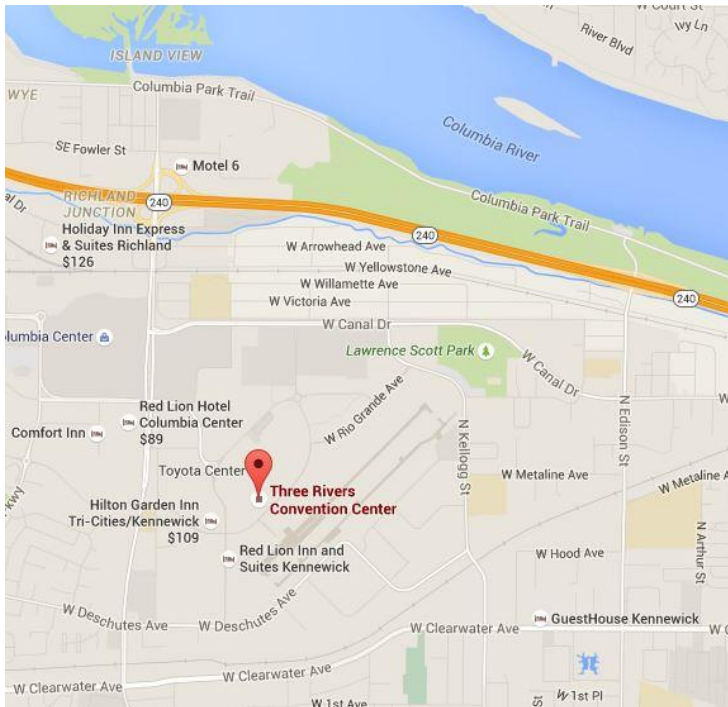

[Three Rivers Convention Center](#)

7016 Grandridge Boulevard
Kennewick, WA 99336
509-737-3700

Directions:

From the West

East on I-82 to Clearwater Avenue, Exit 109. Turn right onto Clearwater Avenue and follow to Columbia Center Boulevard. Turn left on Columbia Center Boulevard and follow to Grandridge Boulevard. Turn right on Grandridge Boulevard and follow until you reach 7016 Grandridge Boulevard.

From the North and East

South on Highway 395 to Highway 240 (cross the Blue Bridge). Follow Highway 240 to the Columbia Center Boulevard exit. Turn left on Columbia Center Boulevard and follow to Grandridge Boulevard. Turn left on Grandridge Boulevard and follow until you reach 7016 Grandridge Boulevard.

From the South

West on I-82 to Clearwater Avenue, Exit 109. Turn right on Clearwater Avenue and follow to Columbia Center Boulevard. Turn left on Columbia Center Boulevard and follow to Grandridge Boulevard. Turn right on Grandridge Boulevard and follow until you reach 7016 Grandridge Boulevard.

From the Airport

South on 20th Avenue. Take on-ramp for I-182 West. Take Exit 12A for Highway 395 to Highway 240 (cross the Blue Bridge). Follow Highway 240 to the Columbia Center Boulevard exit. Turn left on Columbia Center Boulevard and follow to Grandridge Boulevard.